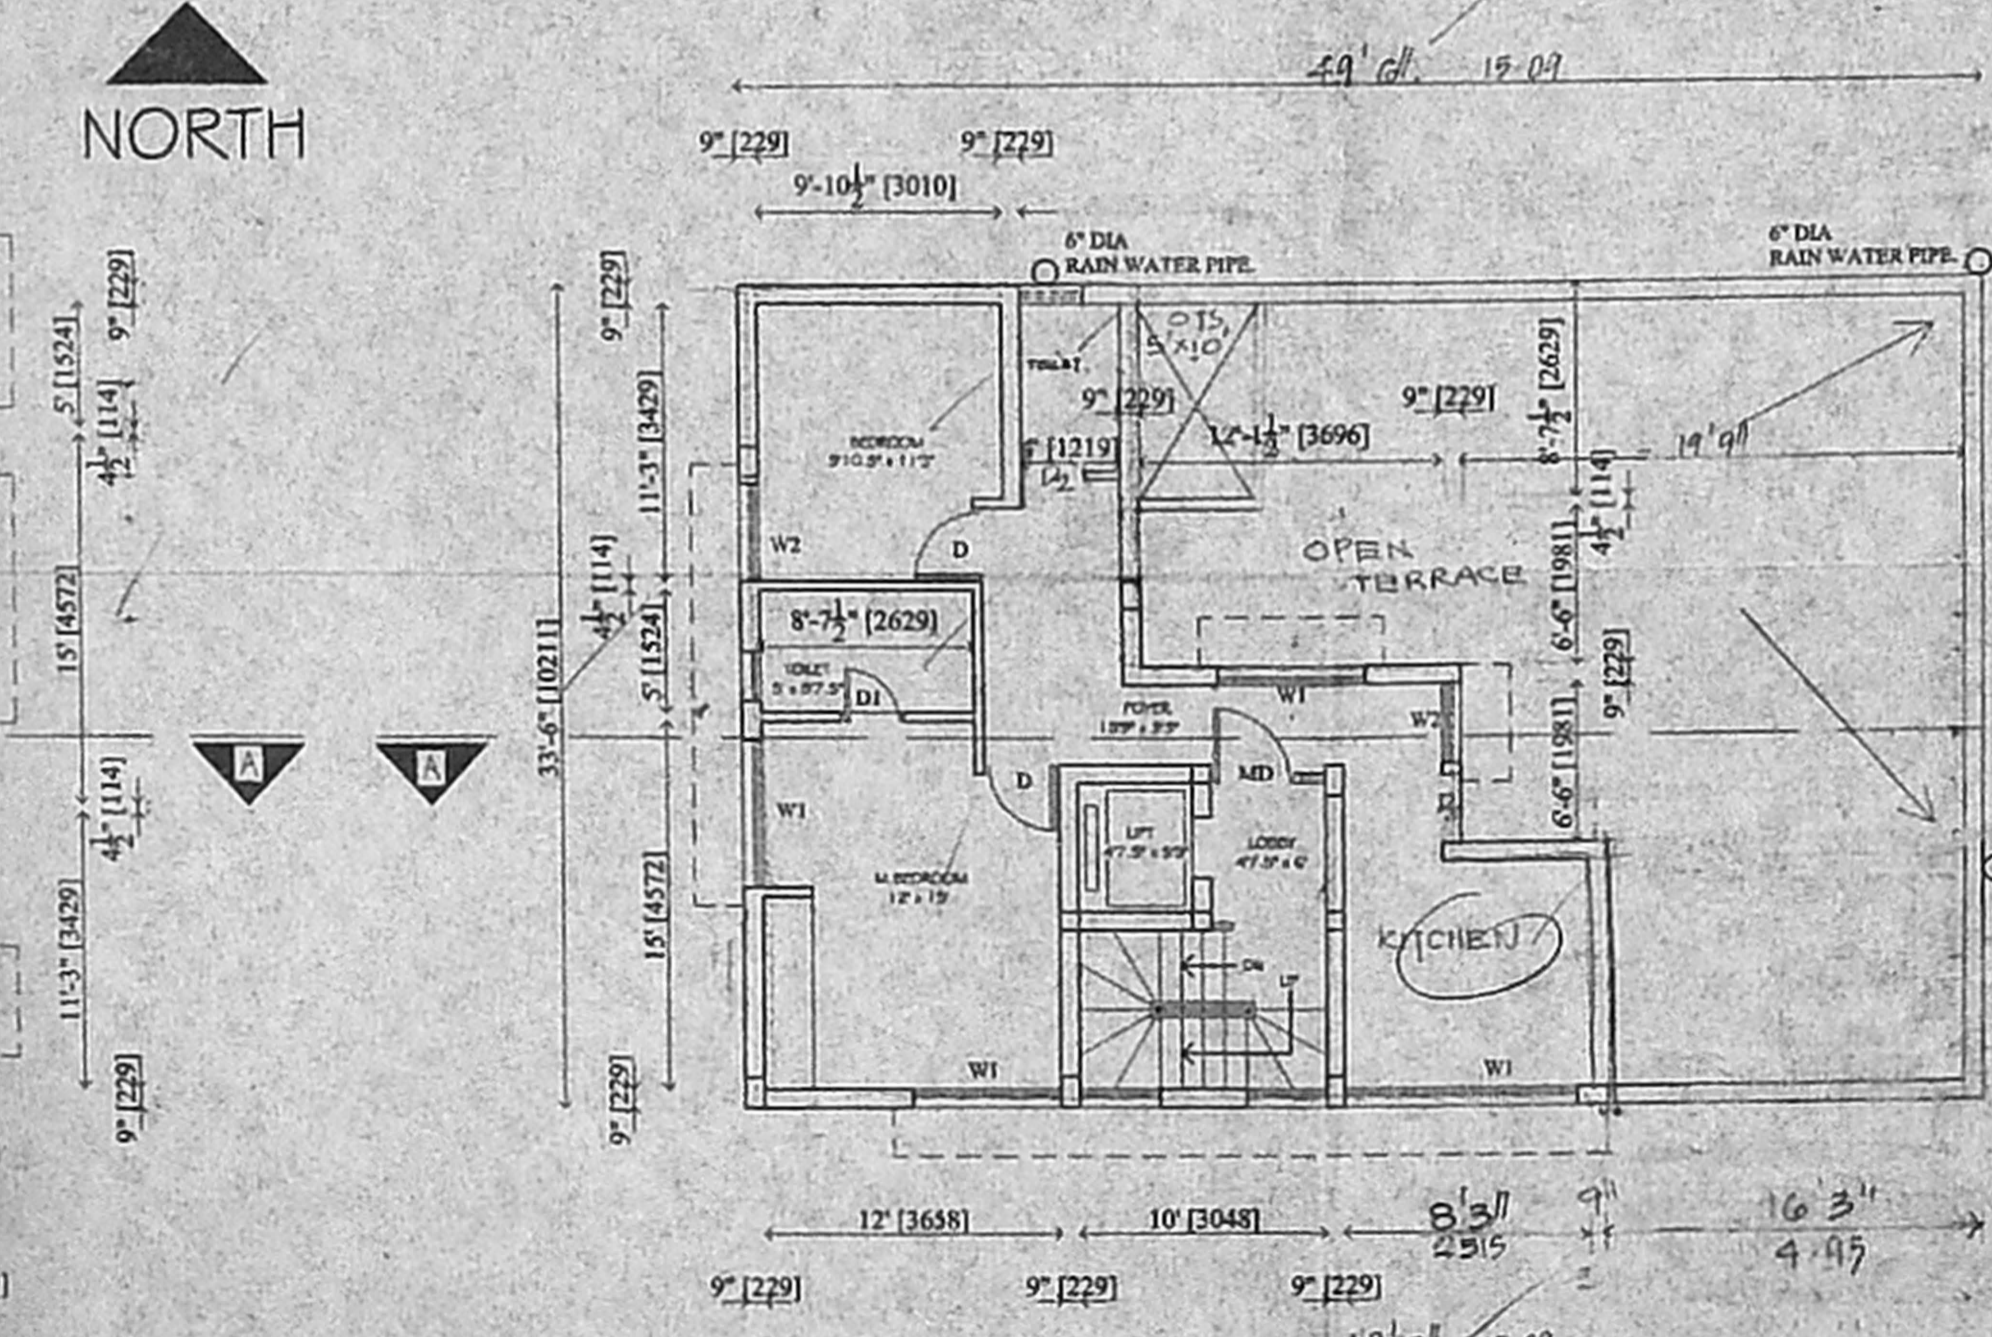

FOURTH FLOOR PLAN