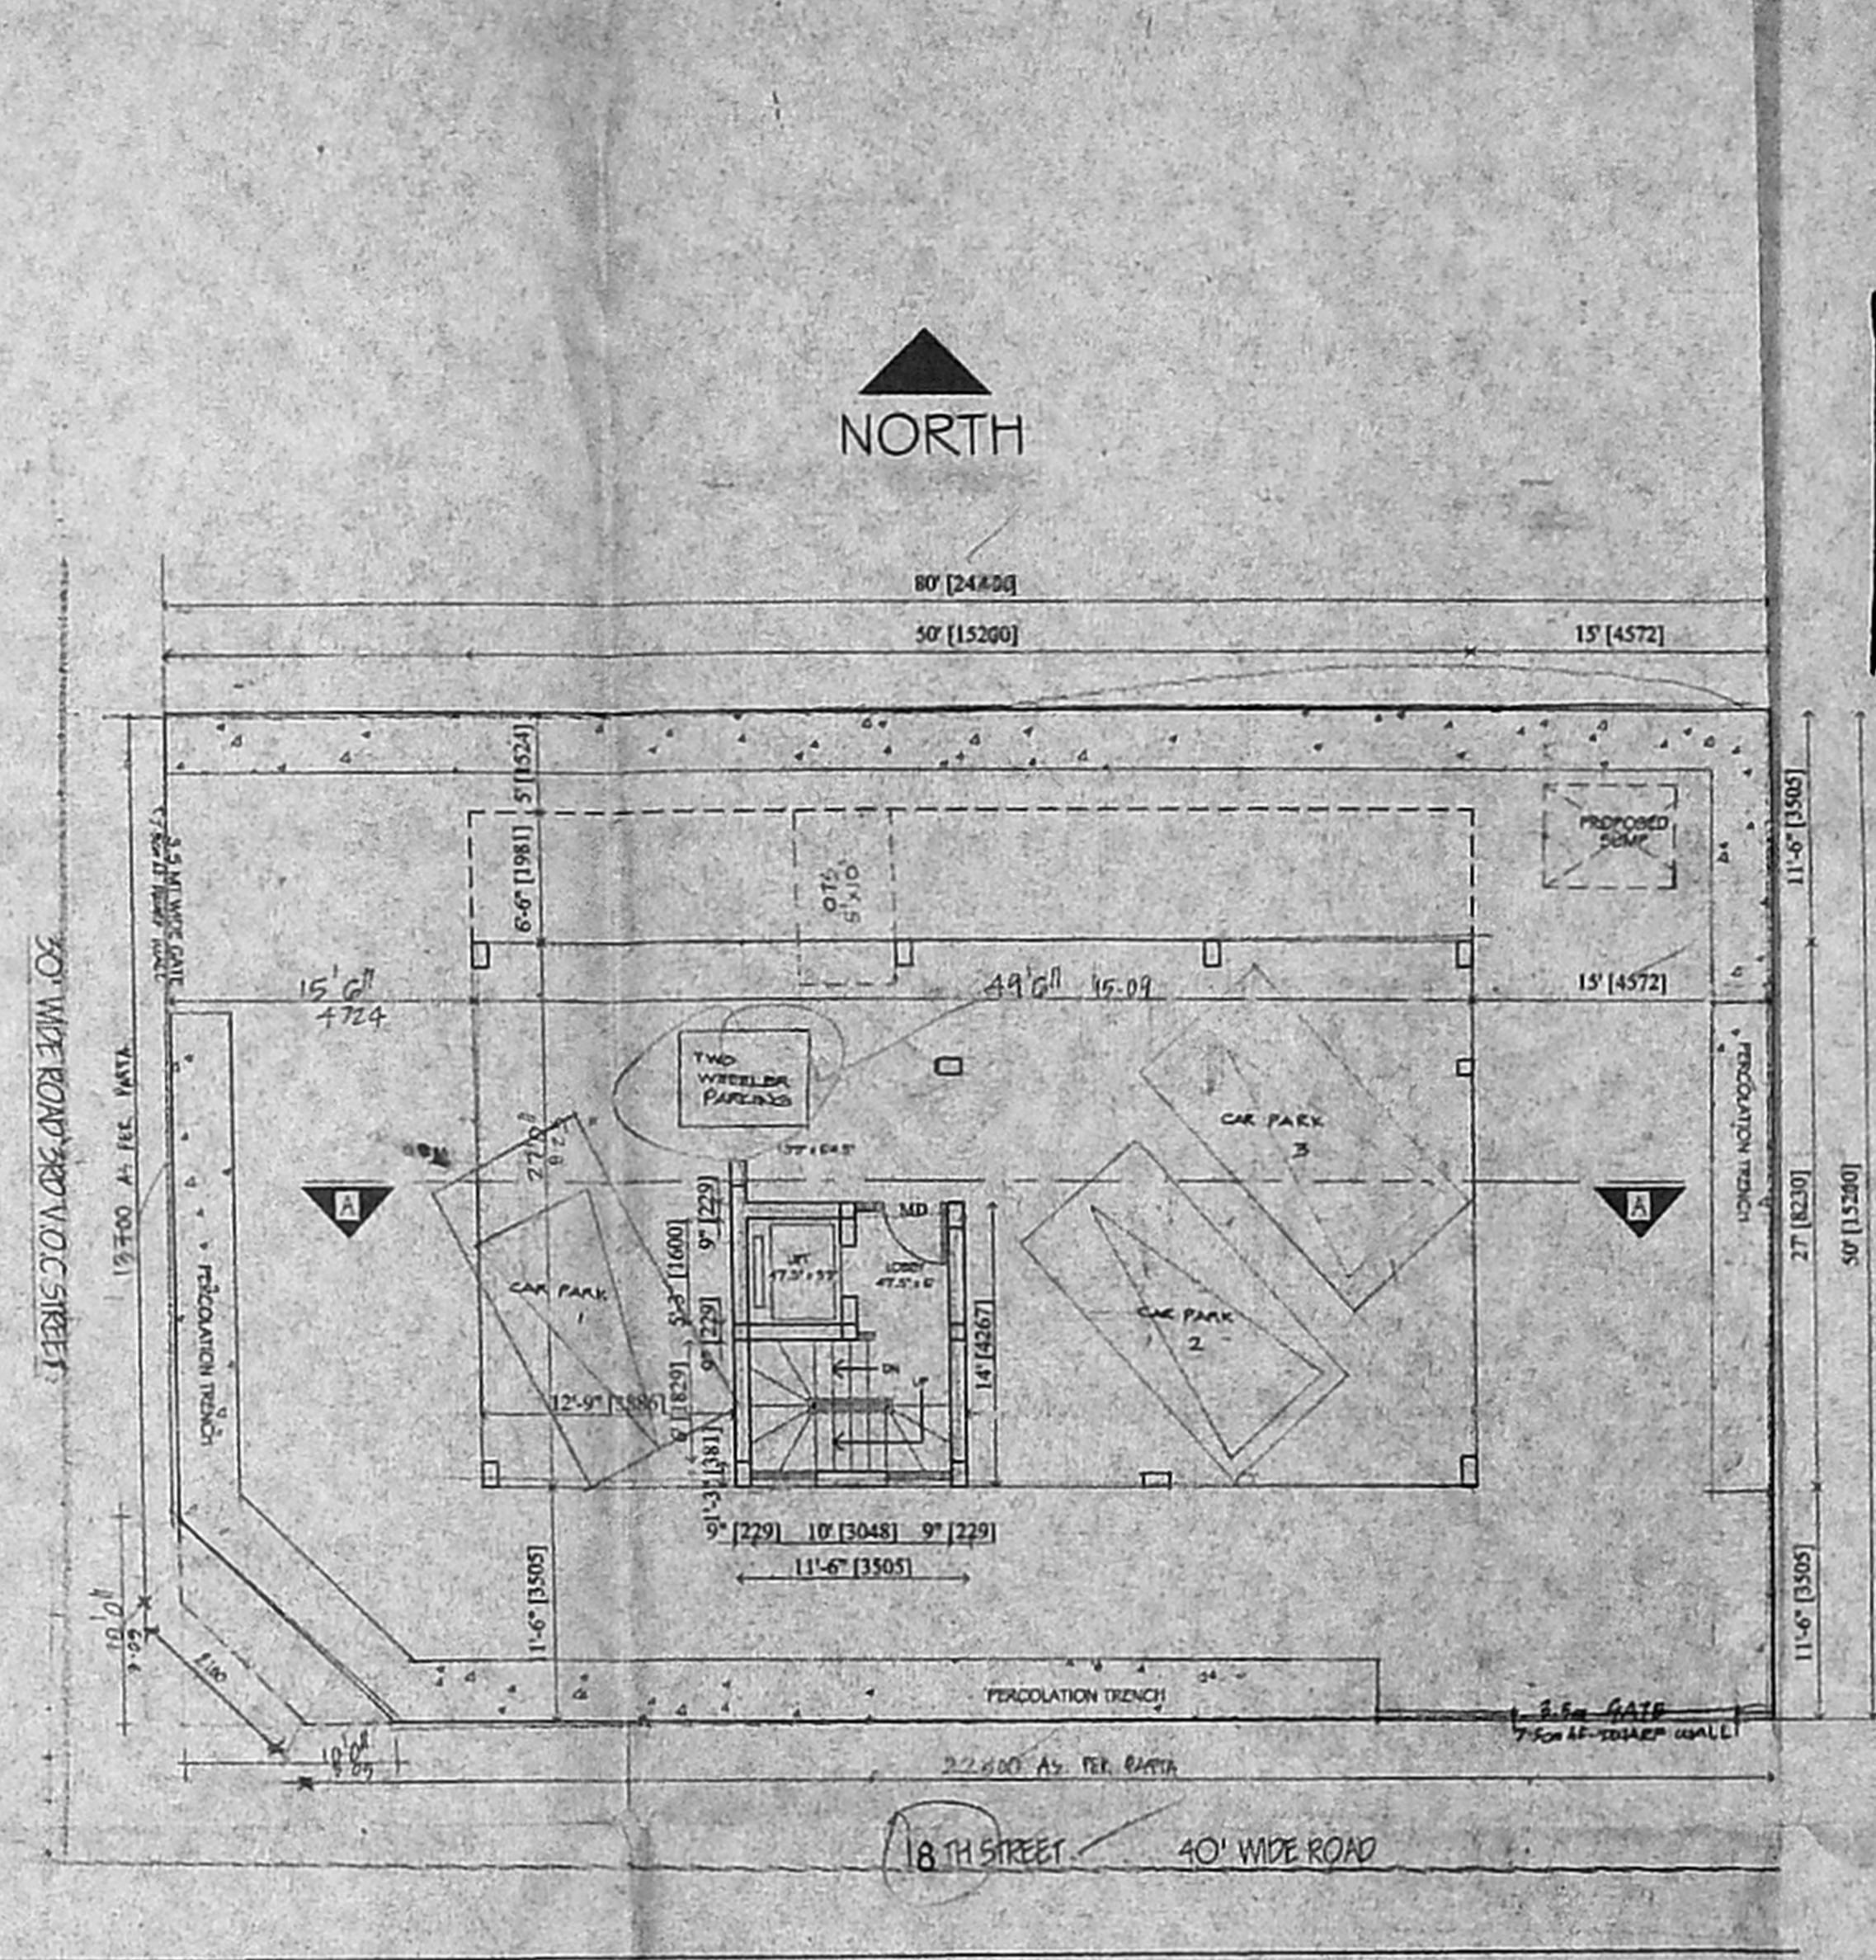

SITE & SILT'S FLOOR PLAN