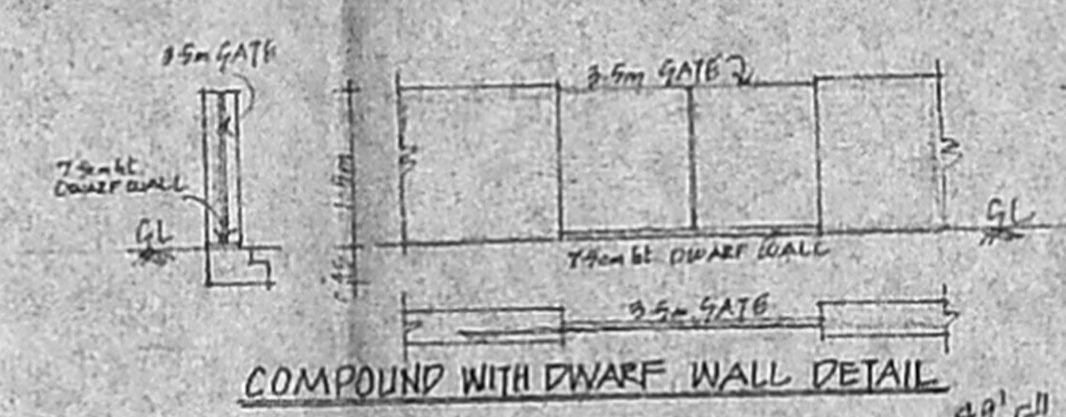

OFFICE COPY

B/2018/11/2003
Planning Permit No.
APPROVED
SUBJECT TO THE CONDITIONS IN
THIS OFFICE LETTER.
R3/33/594/18-3-2003
18/3/2003
FOR MEMBER SECRETARY
CHENNAI METROPOLITAN
DEVELOPMENT AUTHORITY
CHENNAI-600 006

KEY PLAN

1 x 3 = 3

AREA STATEMENT		
AREA	SFT	SMT
PLOT AREA	3988.00	370.50
STILT FLOOR	1337.0	129.20
FIRST FLOOR	1608.0	149.30
SECOND FLOOR	1608.0	149.30
THIRD FLOOR	1608.0	149.30
FOURTH FLOOR	1608.0	149.30
TERRACE	817.0	75.90
TOTAL AREA	6976.0	648.34

CMDA (B)/15- No. 1
C. No. B/33/594/2003

Asst. _____
Scrutiny _____
P. A. _____

FOUNDATION - RCC on 12" dia piles with suitable reinforcement
FLOORING - 125mm concrete with 20mm th top rendered with c.s 1:4 mix 12mm track
SUPER STRUCTURE - Brick Masonry in c.s 1:4 mix with all openings spanned by RCC Lintels
ROOFING - RCC Roof slab 1:2:4, 11cm th with all necessary weathering course above

SCHEDULE OF JOINERY

M/D MAIN DOOR	3'-6" X 7'-0"
D DOOR	3'-0" X 7'-0"
DI DOOR	2'-6" X 7'-0"
W WINDOW	6'-0" X 4'-6"
W2 WINDOW	3'-0" X 4'-6"
FD WINDOW	6'-0" X 7'-0"
K/W KITCHEN WINDOW	3'-0" X 3'-6"
V VENTILATOR	2'-0" X 3'-0"

COLOUR INDEX

PROPOSED	[Symbol]
ROAD	[Symbol]
BOUNDARY	[Symbol]
S.W.LINE	[Symbol]

PLAN SHOWING THE PROPOSED RESIDENTIAL BUILDING PLAN IN PLOT NO.551, OLD D.No.115 L-BLOCK, ANNANAGAR, CH-102, COMPRISED AS PER PATTI T-5 NO-23/26, BLOCK TD-12 OF AVANAVARAM, PURASAWALKAN - PULAVUR TALEUK

TITLE :-
APPROVAL DRAWING

SCALE :- 1" = 8'-0"   DATE :- JULY 2002

SIGNATURE OF OWNER/P.O.A. _____

SIGNATURE OF LICENCED SURVEYOR _____