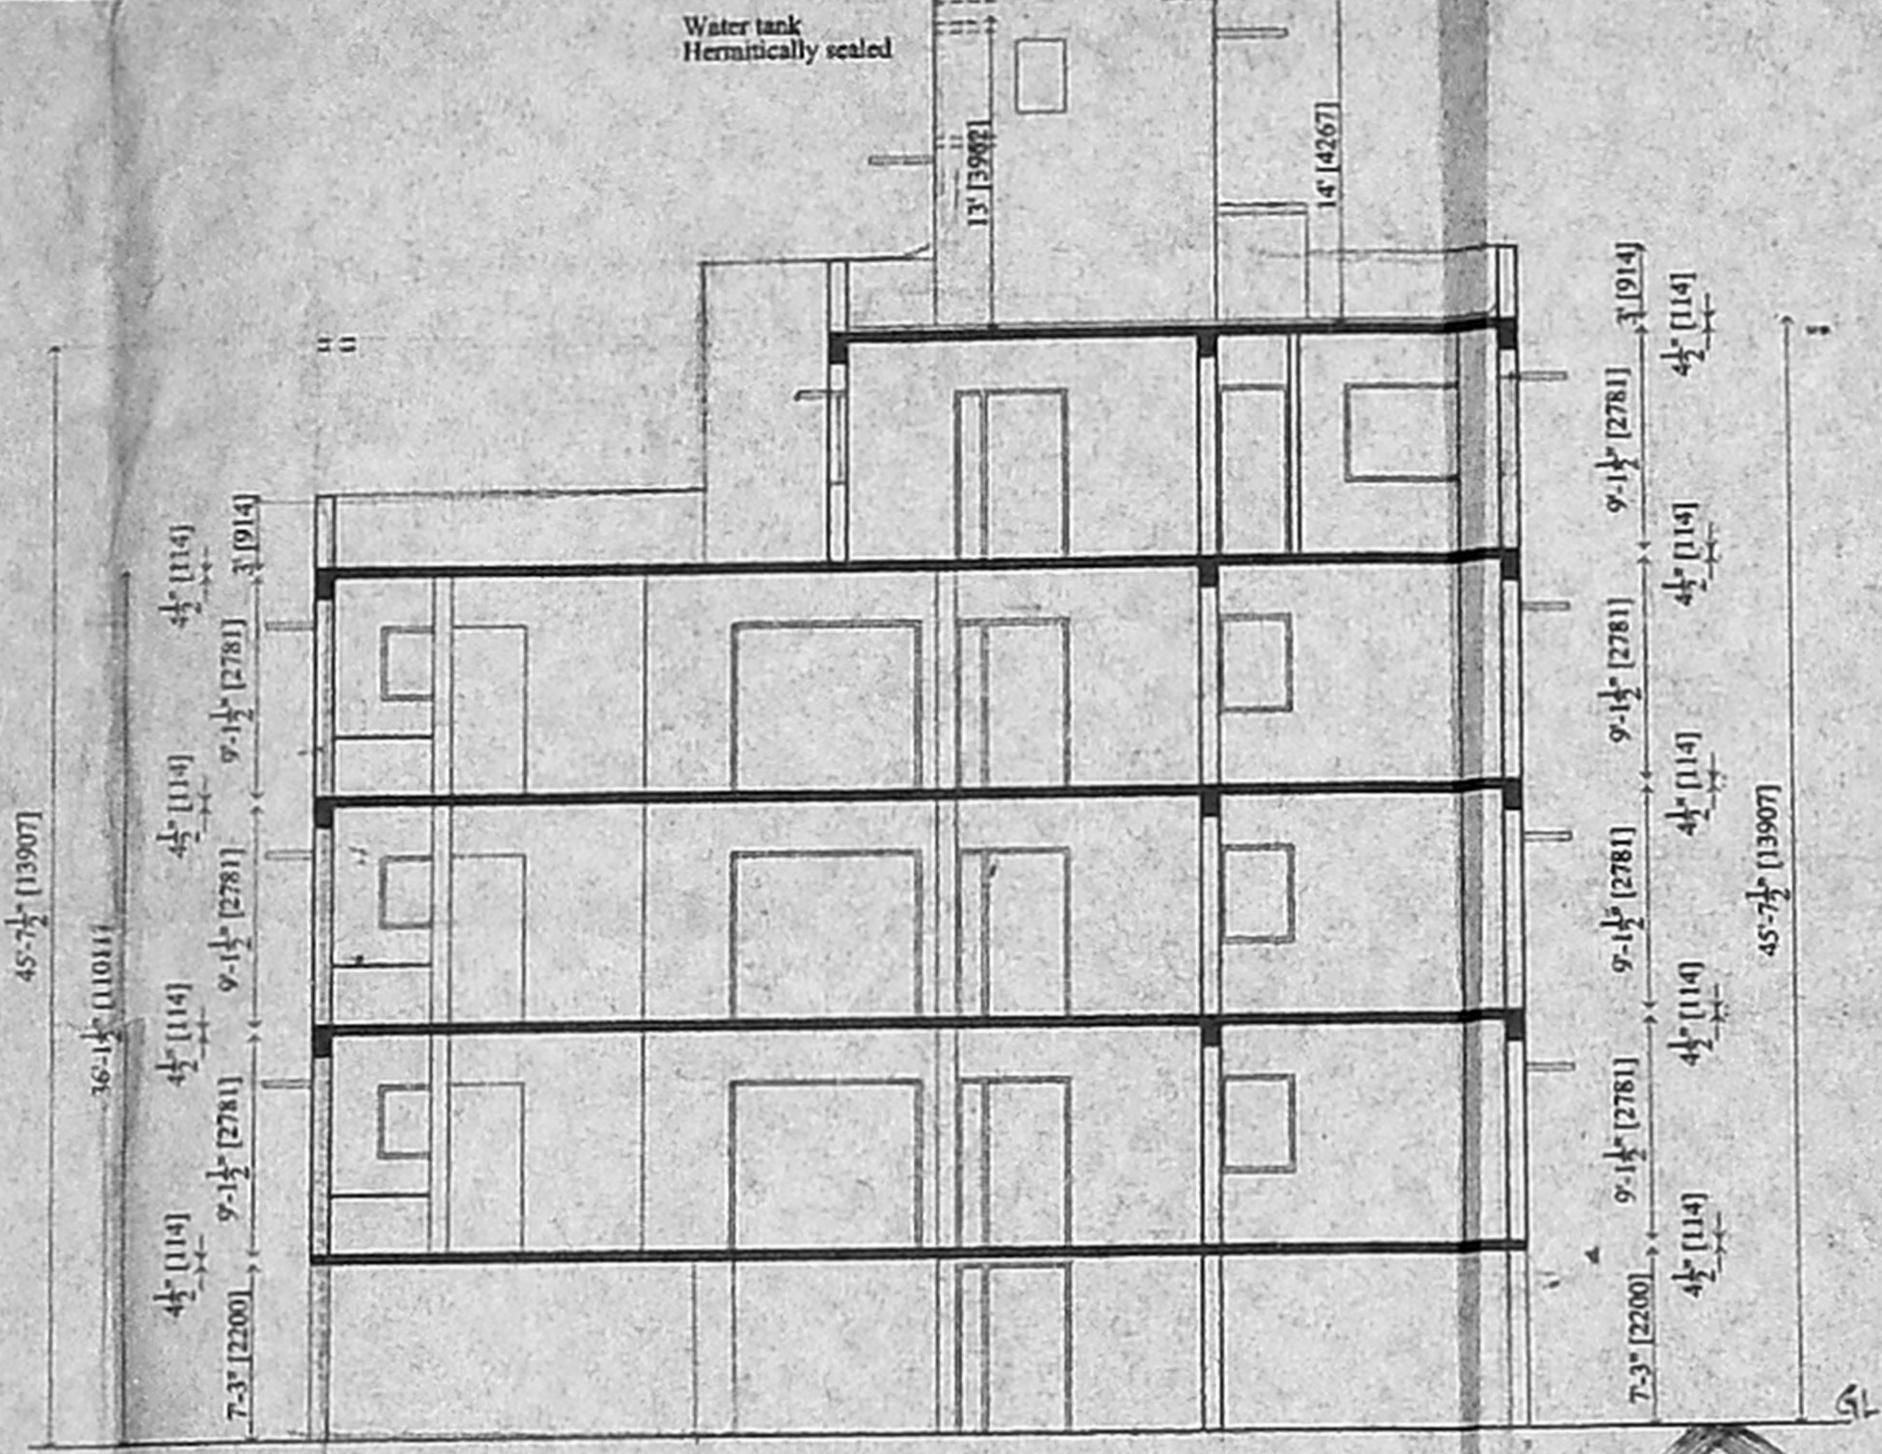

SECTION-AA