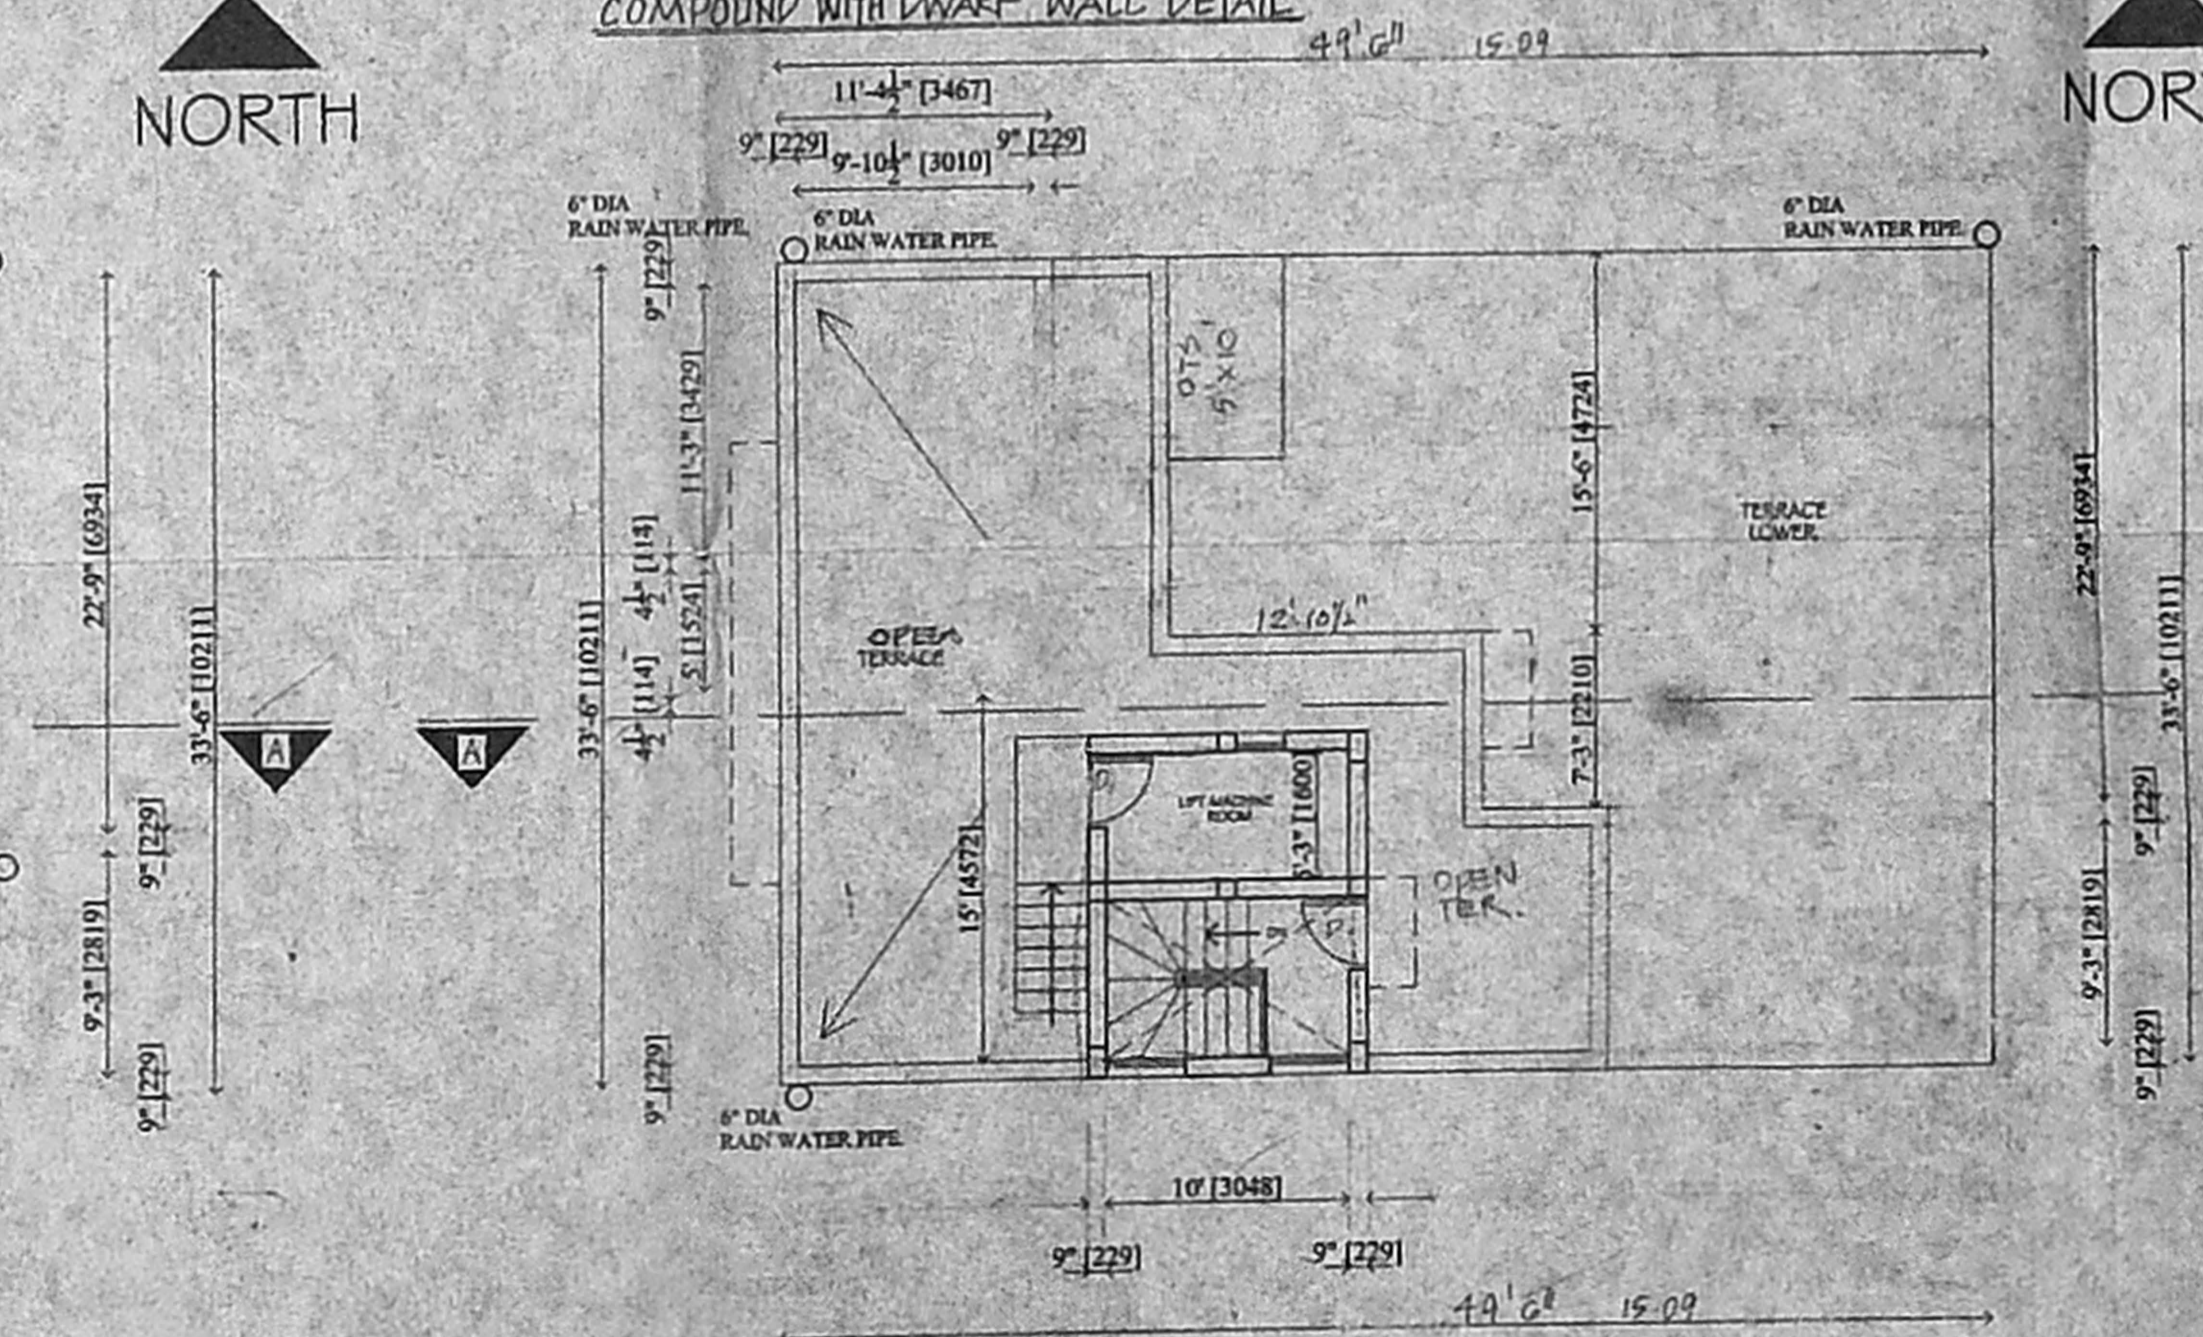

COMPOUND WITH DWARF WALL DETAIL

TERRACE FLOOR PLAN

AREA STATEMENT		
AREA	SFT	SMT
PLOT AREA	3988.00	370.50
STILT FLOOR	1337.0	129.20
FIRST FLOOR	1608.0	149.30
SECOND FLOOR	1608.0	149.30
THIRD FLOOR	1608.0	149.30
FOURTH FLOOR	1608.0	149.30
TERRACE	817.0	75.90
TOTAL AREA	6976.0	648.34

CMDA (B)/15- No. 1
C. No. B/33/594/2003

Asst. _____
Scrutiny _____
P. A. _____

FOUNDATION - RCC on 12" dia piles with suitable reinforcement
FLOORING - 125mm concrete with 20mm th top rendered with c.s 1:4 mix 12mm track
SUPER STRUCTURE - Brick Masonry in c.s 1:4 mix with all openings spanned by RCC Lintels
ROOFING - RCC Roof slab 1:2:4, 11cm th with all necessary weathering course above

SCHEDULE OF JOINERY

M/D MAIN DOOR	3'-6" X 7'-0"
D DOOR	3'-0" X 7'-0"
DI DOOR	2'-6" X 7'-0"
W WINDOW	6'-0" X 4'-6"
W2 WINDOW	3'-0" X 4'-6"
FD WINDOW	6'-0" X 7'-0"
K/W KITCHEN WINDOW	3'-0" X 3'-6"
V VENTILATOR	2'-0" X 3'-0"

COLOUR INDEX

PROPOSED	[Symbol]
ROAD	[Symbol]
BOUNDARY	[Symbol]
S.W.LINE	[Symbol]

PLAN SHOWING THE PROPOSED RESIDENTIAL BUILDING PLAN IN PLOT NO.551, OLD D.No.115 L-BLOCK, ANNANAGAR, CH-102, COMPRISED AS PER PATTI T-5 NO-23/26, BLOCK TD-12 OF AVANAVARAM, PURASAWALKAN - PULAVUR TALEUK

TITLE :-
APPROVAL DRAWING

SCALE :- 1" = 8'-0"   DATE :- JULY 2002

SIGNATURE OF OWNER/P.O.A. _____

SIGNATURE OF LICENCED SURVEYOR _____