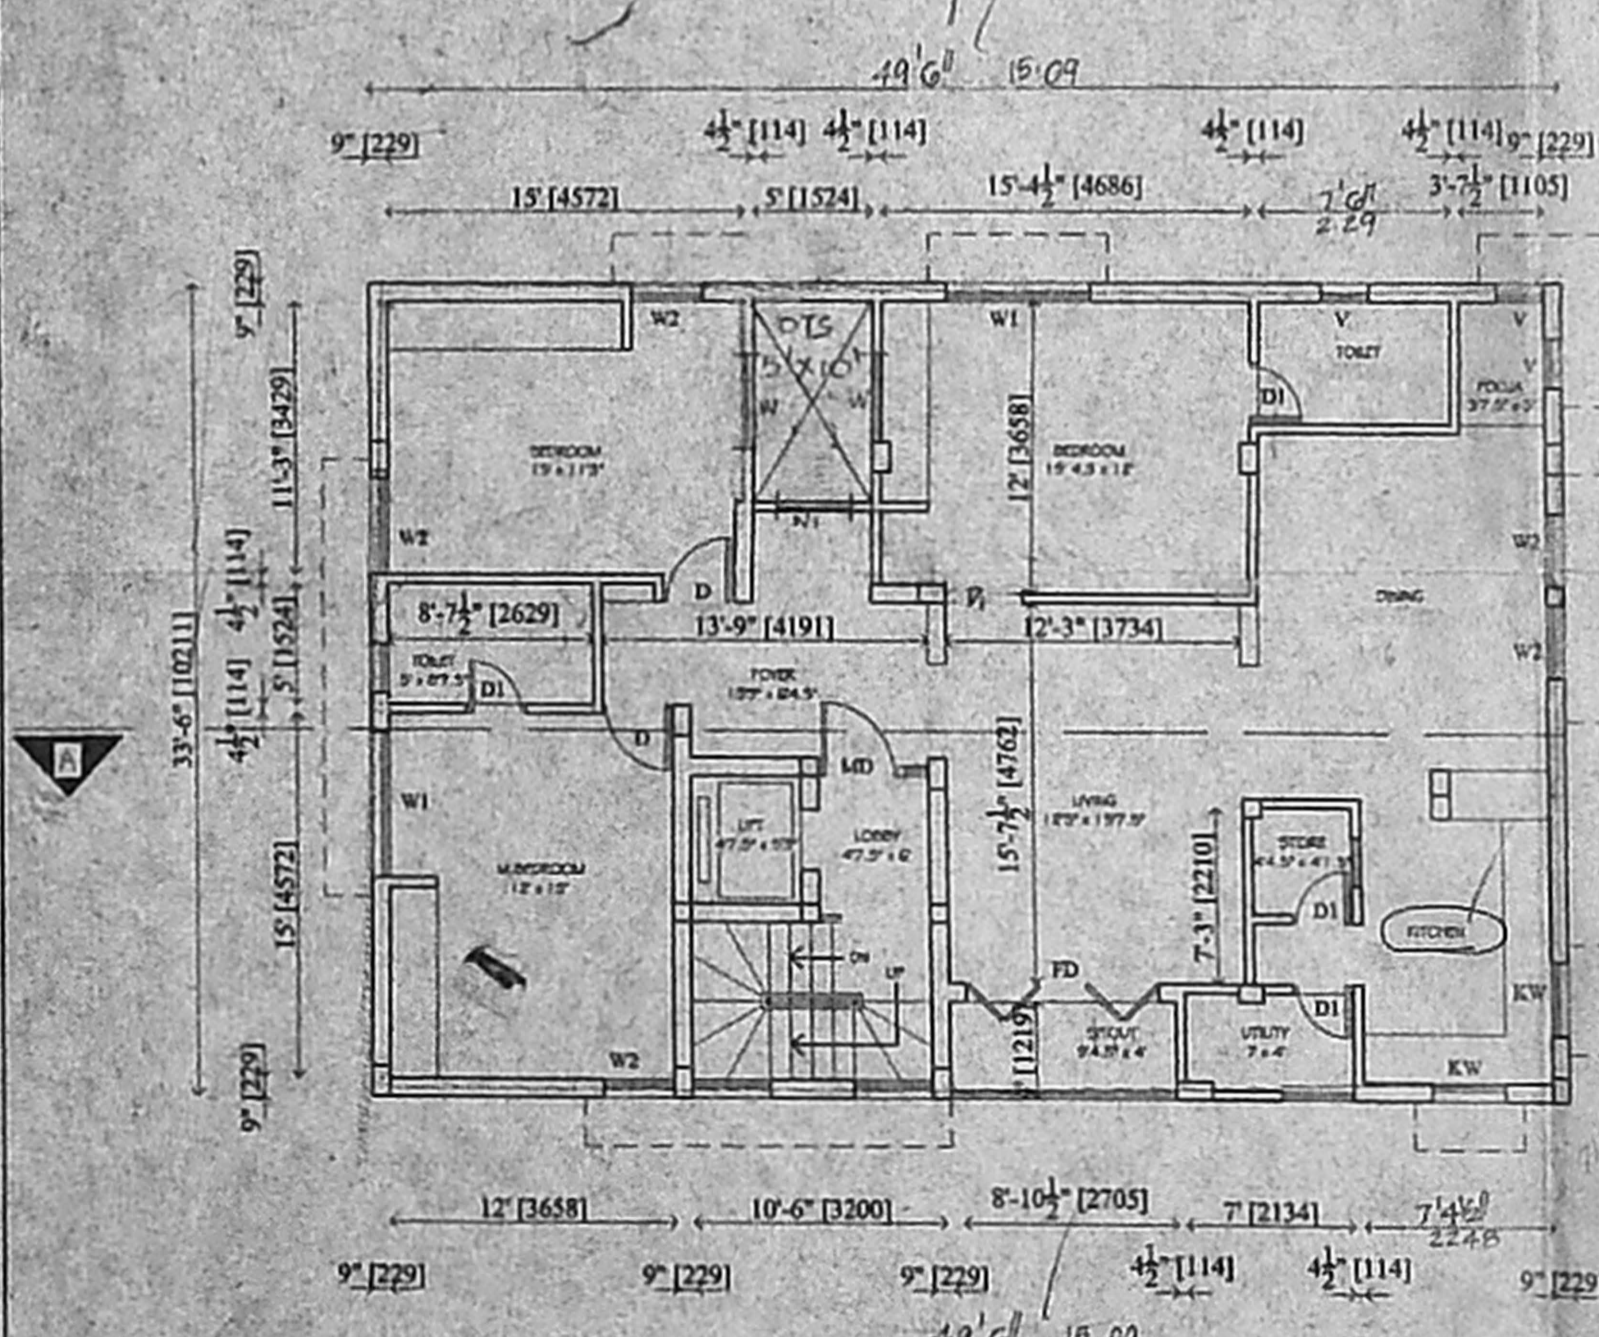

TYPICAL FLOOR PLAN,
FIRST, SECOND & THIRD FLOORS.

1 x 3 = 3